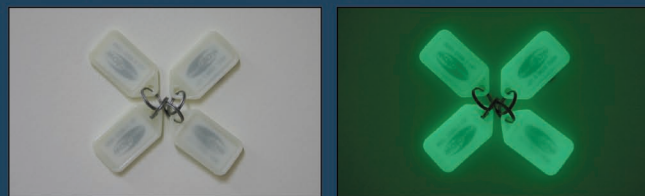

ITEM DESCRIPTION	CODE	GLOW COLOUR	PKG SIZE
Key Tags, All Glow	GLKT	Green	Carton
Key Tags - Luggage/Hotel	ID10	Green	Carton