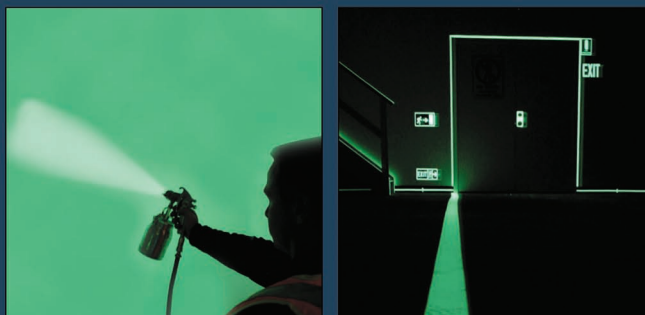

Allure Glow Luminous Fire Signage

Allure Glow luminous Fire Signs are 100% reliable and illuminate immediately in black out and emergency conditions. Designed to meet Australian and international standards Allure Glow fire signs aid fire control personnel to respond quickly and efficiently to protect and secure any emergency situation.

ITEM DESCRIPTION	CODE	GLOW COLOUR	SIZE	PKG SIZE
Fire Extinguisher Sign - Red Background (Metal)	FEX/225x150	Green	225x150mm	1
Fire Hose Reel Sign - Red Background (Metal)	FHR/225x150	Green	225x150mm	1

Allure Glow Luminous PVC Film and Tapes

Allure Glow PVC vinyl films and tapes provide an opportunity to quickly produce glowing results with very little time or effort. These films and tapes are manufactured to offer the highest degree of luminance over a consistent span. Made of flexible PVC, vinyl film is available with or without adhesive.

Allure Glow Luminous Paints and Coatings

Allure Glow luminous paint and coatings have been developed and designed for a variety of applications and offer increased visibility at night or in dark conditions. Durable and hardwearing Allure Glow coatings have been developed for high traffic areas. Apply by spray or brush, indoors or outdoors. Applications include: carparks, roads, footpaths, factories, plants, garages, mines, power plants, oil and gas rigs. Coatings have also been used in landscape applications, vehicle markings and safety signage.