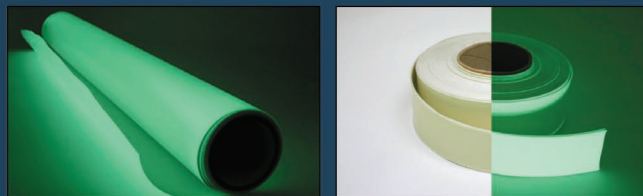

Allure Glow Luminous Fire Signage

Allure Glow luminous Fire Signs are 100% reliable and illuminate immediately in black out and emergency conditions. Designed to meet Australian and international standards Allure Glow fire signs aid fire control personnel to respond quickly and efficiently to protect and secure any emergency situation.

ITEM DESCRIPTION	CODE	GLOW COLOUR	SIZE	PKG SIZE
Fire Extinguisher Sign - Red Background (Metal)	FEX/225x150	Green	225x150mm	1
Fire Hose Reel Sign - Red Background (Metal)	FHR/225x150	Green	225x150mm	1

Allure Glow Luminous PVC Film and Tapes

Allure Glow PVC vinyl films and tapes provide an opportunity to quickly produce glowing results with very little time or effort. These films and tapes are manufactured to offer the highest degree of luminance over a consistent span. Made of flexible PVC, vinyl film is available with or without adhesive.